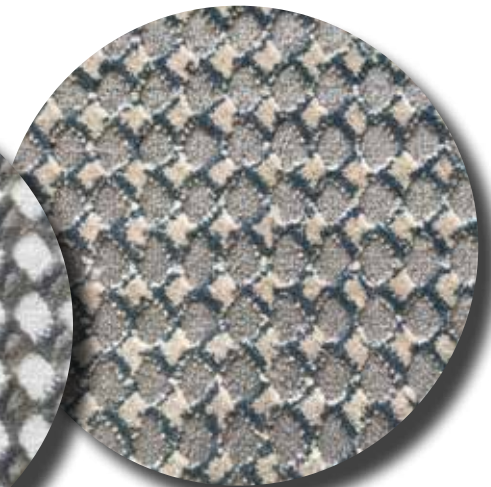

101
Blue / Cream

103
Grey / Cream

101
Blue / Cream

102
Cream / Cream

Cade Woven Wilton

Width 13'2"

48% Polypropylene / 52% Polyester

103 Grey / Cream

101 Blue / Cream

102 Cream / Cream

103 Grey / Cream

Ella Woven Wilton

Width 13'2"

47% Polypropylene / 53% Polyester

Faye Woven Wilton

Width 13'2"

62% Polypropylene / 38% Polyester

Ida Woven Wilton

Width 13'2"

62% Polypropylene / 38% Polyester

103
Grey / Cream

103
Grey / Cream

102
Cream / Cream

101
Blue / Cream

Lena Woven Wilton

Width 13'2"

42% Polypropylene / 58% Polyester

102
Cream / Cream

101
Blue / Cream

102
Cream / Cream

103
Grey / Cream

Mia Woven Wilton