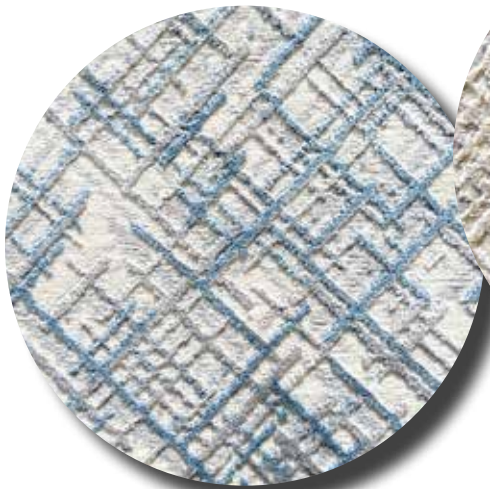

101
Blue / Cream

103
Grey / Cream

101
Blue / Cream

102
Cream / Cream

Cade Woven Wilton

Width 13'2"

48% Polypropylene / 52% Polyester

103 Grey / Cream

101 Blue / Cream

102 Cream / Cream

103 Grey / Cream

Ella Woven Wilton

Width 13'2"

47% Polypropylene / 53% Polyester

Faye Woven Wilton

Width 13'2"

62% Polypropylene / 38% Polyester

Ida Woven Wilton

Width 13'2"

62% Polypropylene / 38% Polyester

103
Grey / Cream

103
Grey / Cream

102
Cream / Cream

101
Blue / Cream

Lena Woven Wilton

Width 13'2"

42% Polypropylene / 58% Polyester

102
Cream / Cream

101
Blue / Cream

102
Cream / Cream

103
Grey / Cream

Mia Woven Wilton