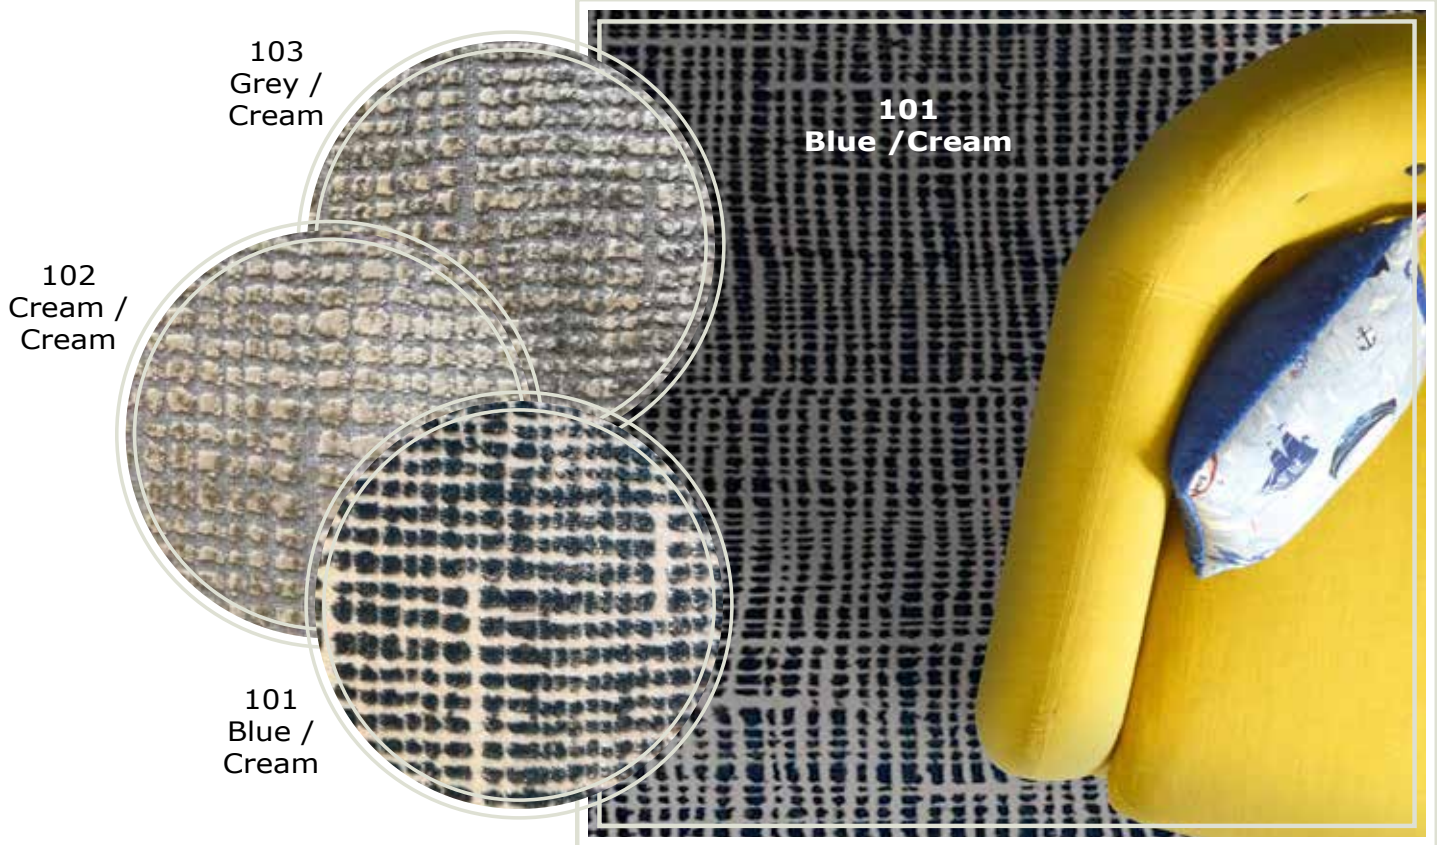

101
Blue / Cream

103
Grey / Cream

101
Blue / Cream

102
Cream / Cream

Cade Woven Wilton

Width 13'2"

48% Polypropylene / 52% Polyester

103 Grey / Cream

101 Blue / Cream

102 Cream / Cream

103 Grey / Cream

Ella Woven Wilton

Width 13'2"

47% Polypropylene / 53% Polyester

Faye Woven Wilton

Width 13'2"

62% Polypropylene / 38% Polyester

Ida Woven Wilton

Width 13'2"

62% Polypropylene / 38% Polyester

103
Grey / Cream

103
Grey / Cream

102
Cream / Cream

101
Blue / Cream

Lena Woven Wilton

Width 13'2"

42% Polypropylene / 58% Polyester

102
Cream / Cream

101
Blue / Cream

102
Cream / Cream

103
Grey / Cream

Mia Woven Wilton