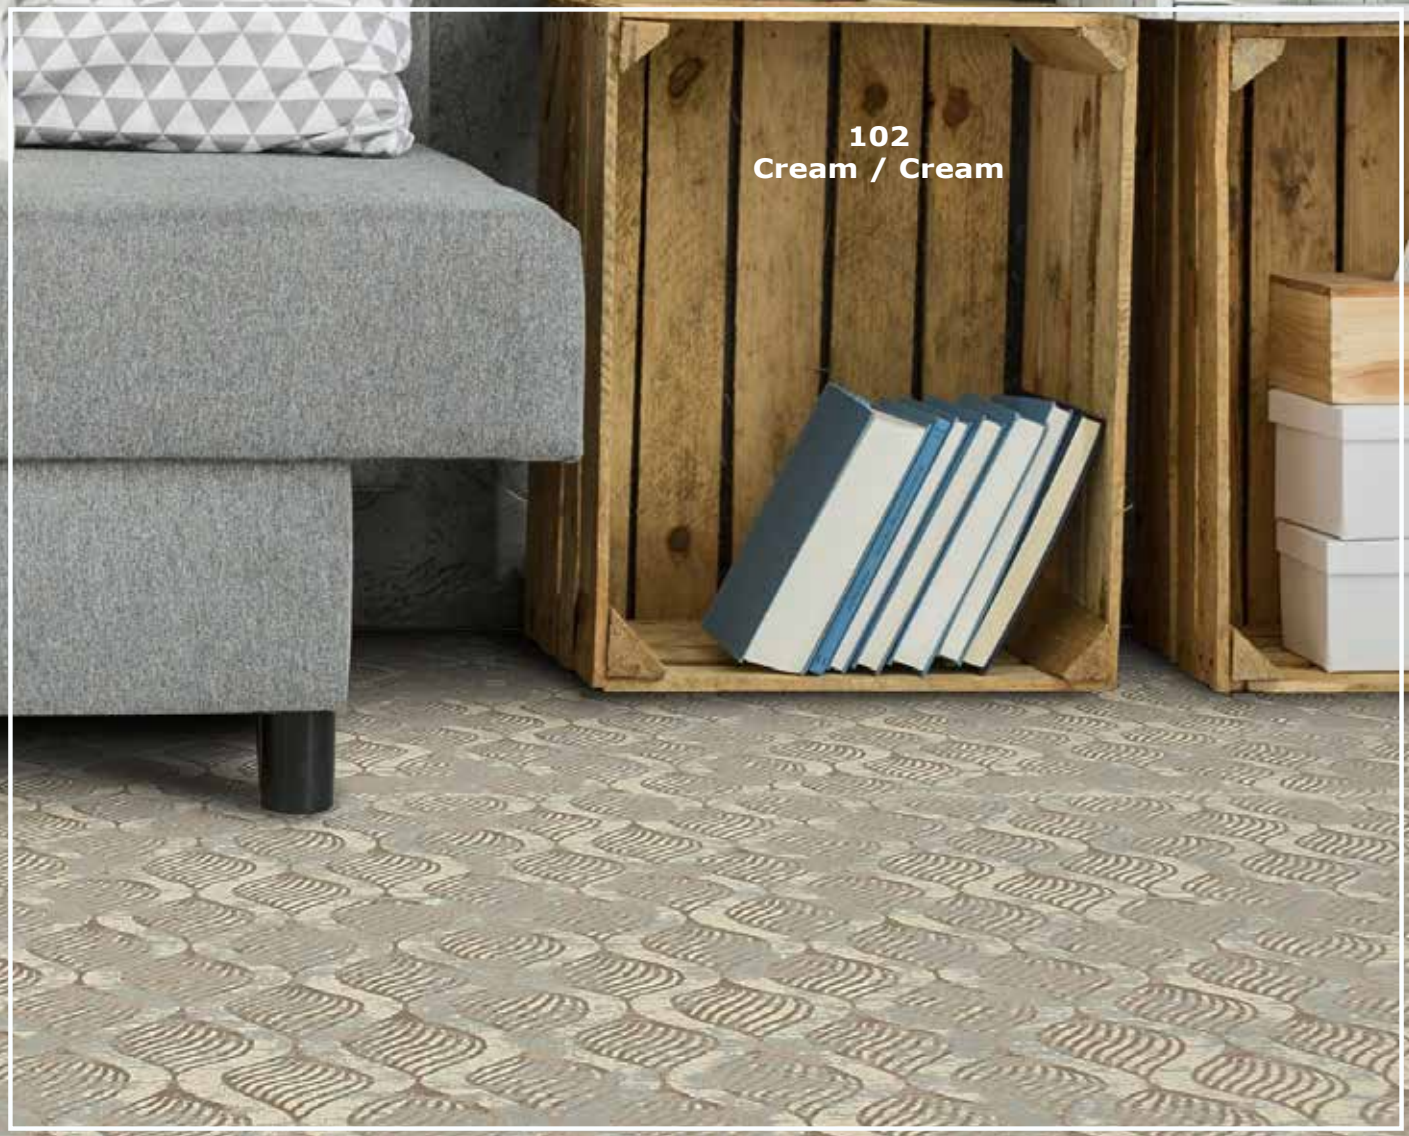

103
Grey / Cream

101
Blue / Cream

102
Cream / Cream

Sophie Woven Wilton

Width 13'2"

79% Polypropylene / 21% Polyester

102
Cream / Cream

103
Grey / Cream