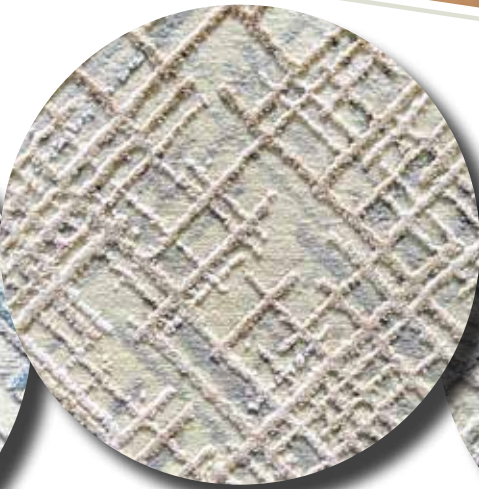

62% Polypropylene / 38% Polyester

Ida Woven Wilton

Width 13'2"

62% Polypropylene / 38% Polyester

103
Grey / Cream

103
Grey / Cream

102
Cream / Cream

101
Blue / Cream

Lena Woven Wilton

Width 13'2"

42% Polypropylene / 58% Polyester

102
Cream / Cream

101
Blue / Cream

102
Cream / Cream

103
Grey / Cream

Mia Woven Wilton

Width 13'2"

69% Polypropylene / 31% Polyester

101
Blue / Cream

102
Cream / Cream

103
Grey / Cream

Nora Woven Wilton

Width 13'2"

46% Polypropylene / 54% Polyester