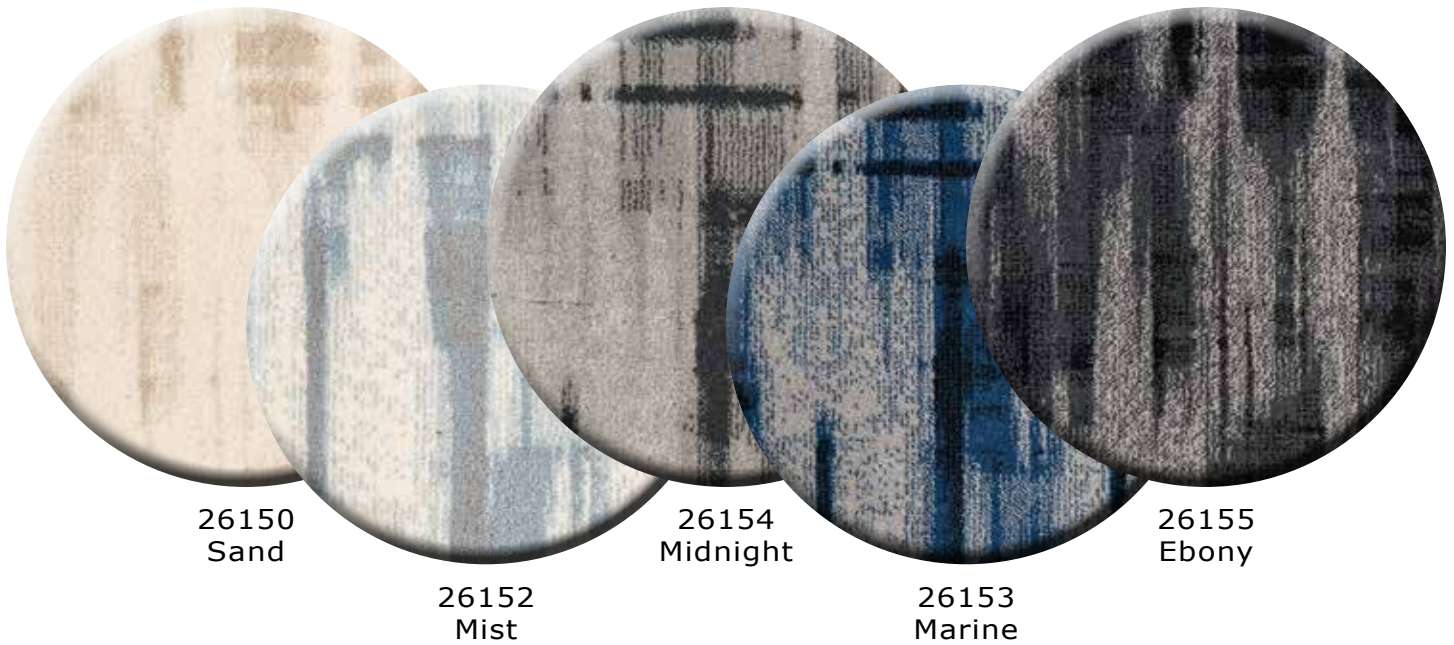

# Edmund Luxury Wool Wilton

Width 13'2"

100% New Zealand Wool

Premium quality Wilton woven broadloom. Edmund Luxury Wool Wilton offers 6 beautiful designer colors that radiate with beauty, elegance and subtle sophistication.

100% New Zealand Wilton Wool.

26150  
Sand

26152  
Mist

26154  
Midnight

26153  
Marine

26155  
Ebony