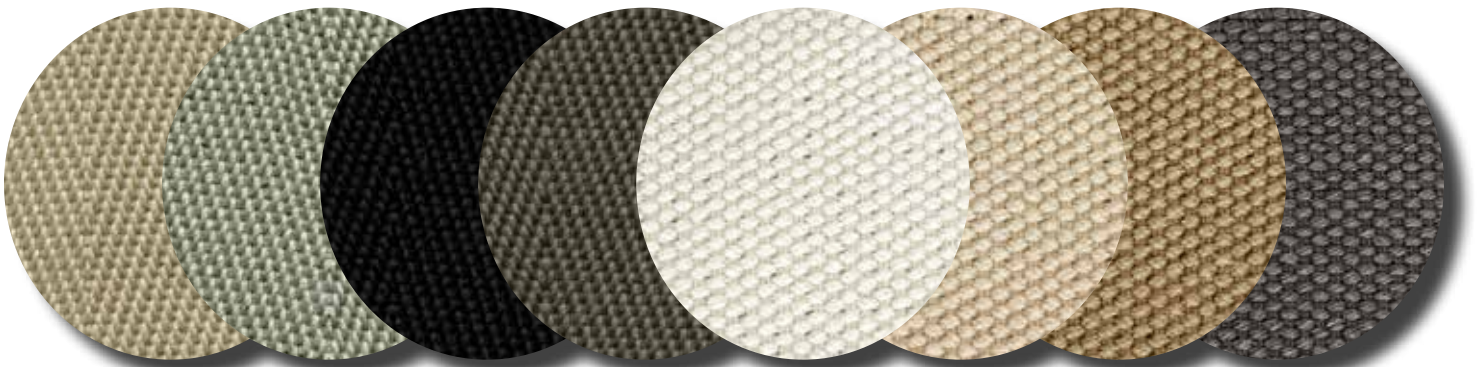

UV Rated Binding Selections

Accents UV Rated Binding & Alfresco UV Rated Bindings
(view all colors at www.distinctivecarpets.com)