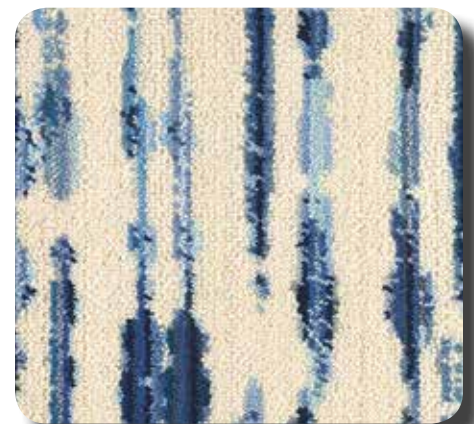

Vibrant Luxury Wool

Width 12'8"

80% Wool / 20% Nylon

This resplendent collection has something for everyone. It features a cream background with unique striated bold hues in a variety of color combinations. This versatile collection is ideal for a range of interiors and infuses a vibrant element into any setting that is sure to inspire conversation.

101 Blue