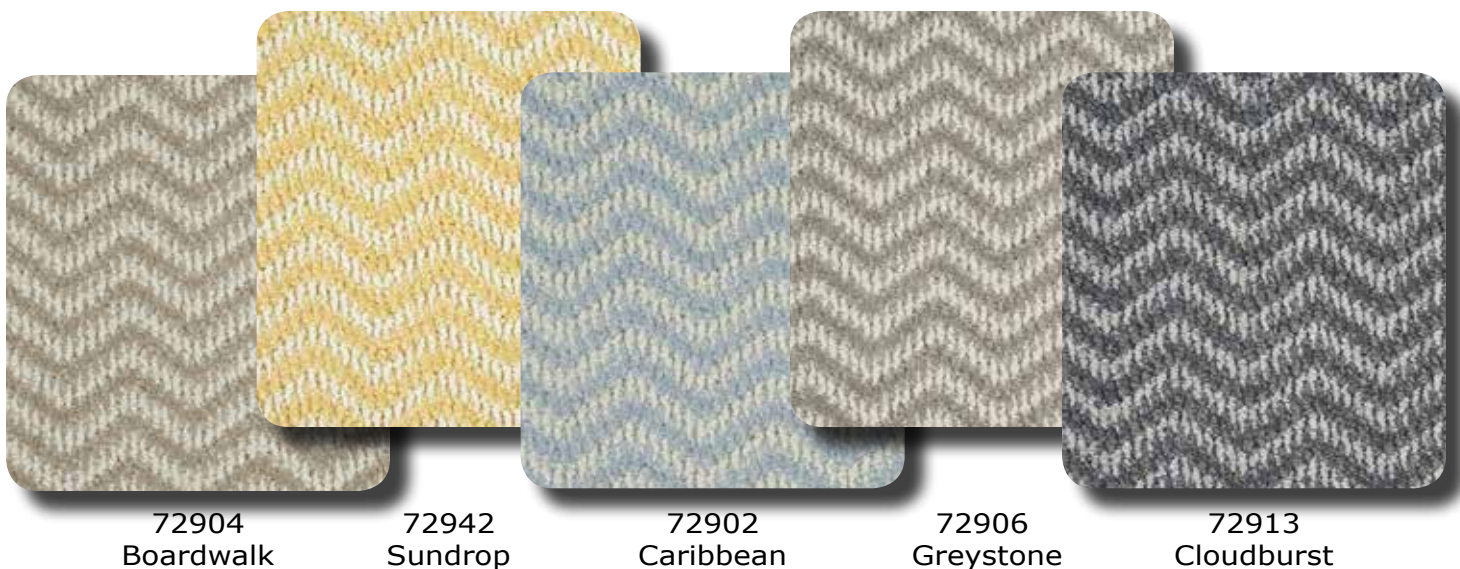

\*Available in 10 colors

**81502 Caribbean**

**81512  
Almond**

**81542  
Sundrop**

**81508  
Fresh Meadow**

**81503  
Docksider**

**81536  
Black Rock**

# Astral Wave Wool

Width 12'

75% New Zealand Wool / 25% Nylon

\* Available in 10 colors

**72903 Docksider**

With its contemporary designs and engaging array of color palettes, Astral Wave will bring a bold accent to any setting. Repeating chevrons are expertly tufted from a marvelous wool blend for long wear, easy care, and a terrific texture.

72904  
Boardwalk

72942  
Sundrop

72902  
Caribbean

72906  
Greystone

72913  
Cloudburst