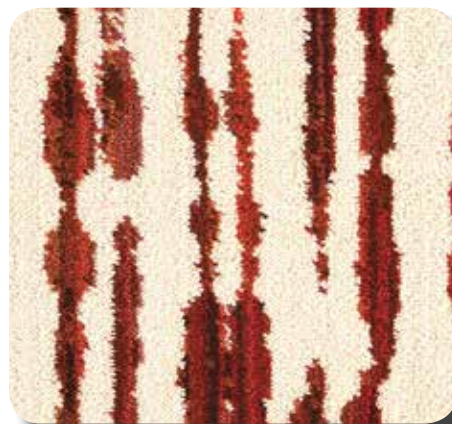

Vibrant Luxury Wool

Width 12'8"

80% Wool / 20% Nylon

This resplendent collection has something for everyone. It features a cream background with unique striated bold hues in a variety of color combinations. This versatile collection is ideal for a range of interiors and infuses a vibrant element into any setting that is sure to inspire conversation.

103 Red