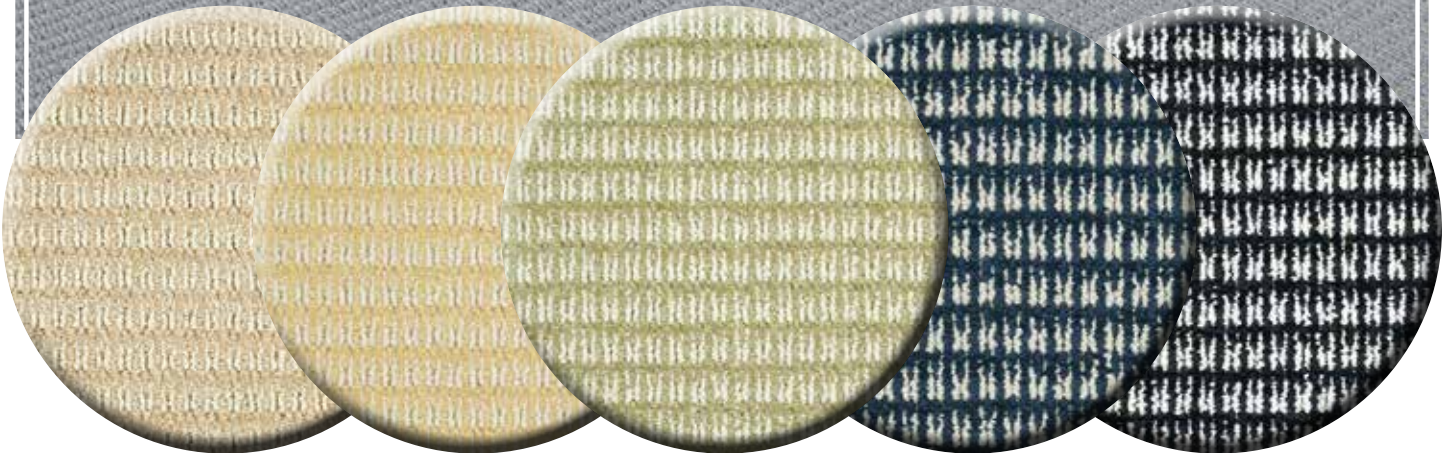

**81512
Almond**

**81542
Sundrop**

**81508
Fresh Meadow**

**81503
Docksider**

**81536
Black Rock**