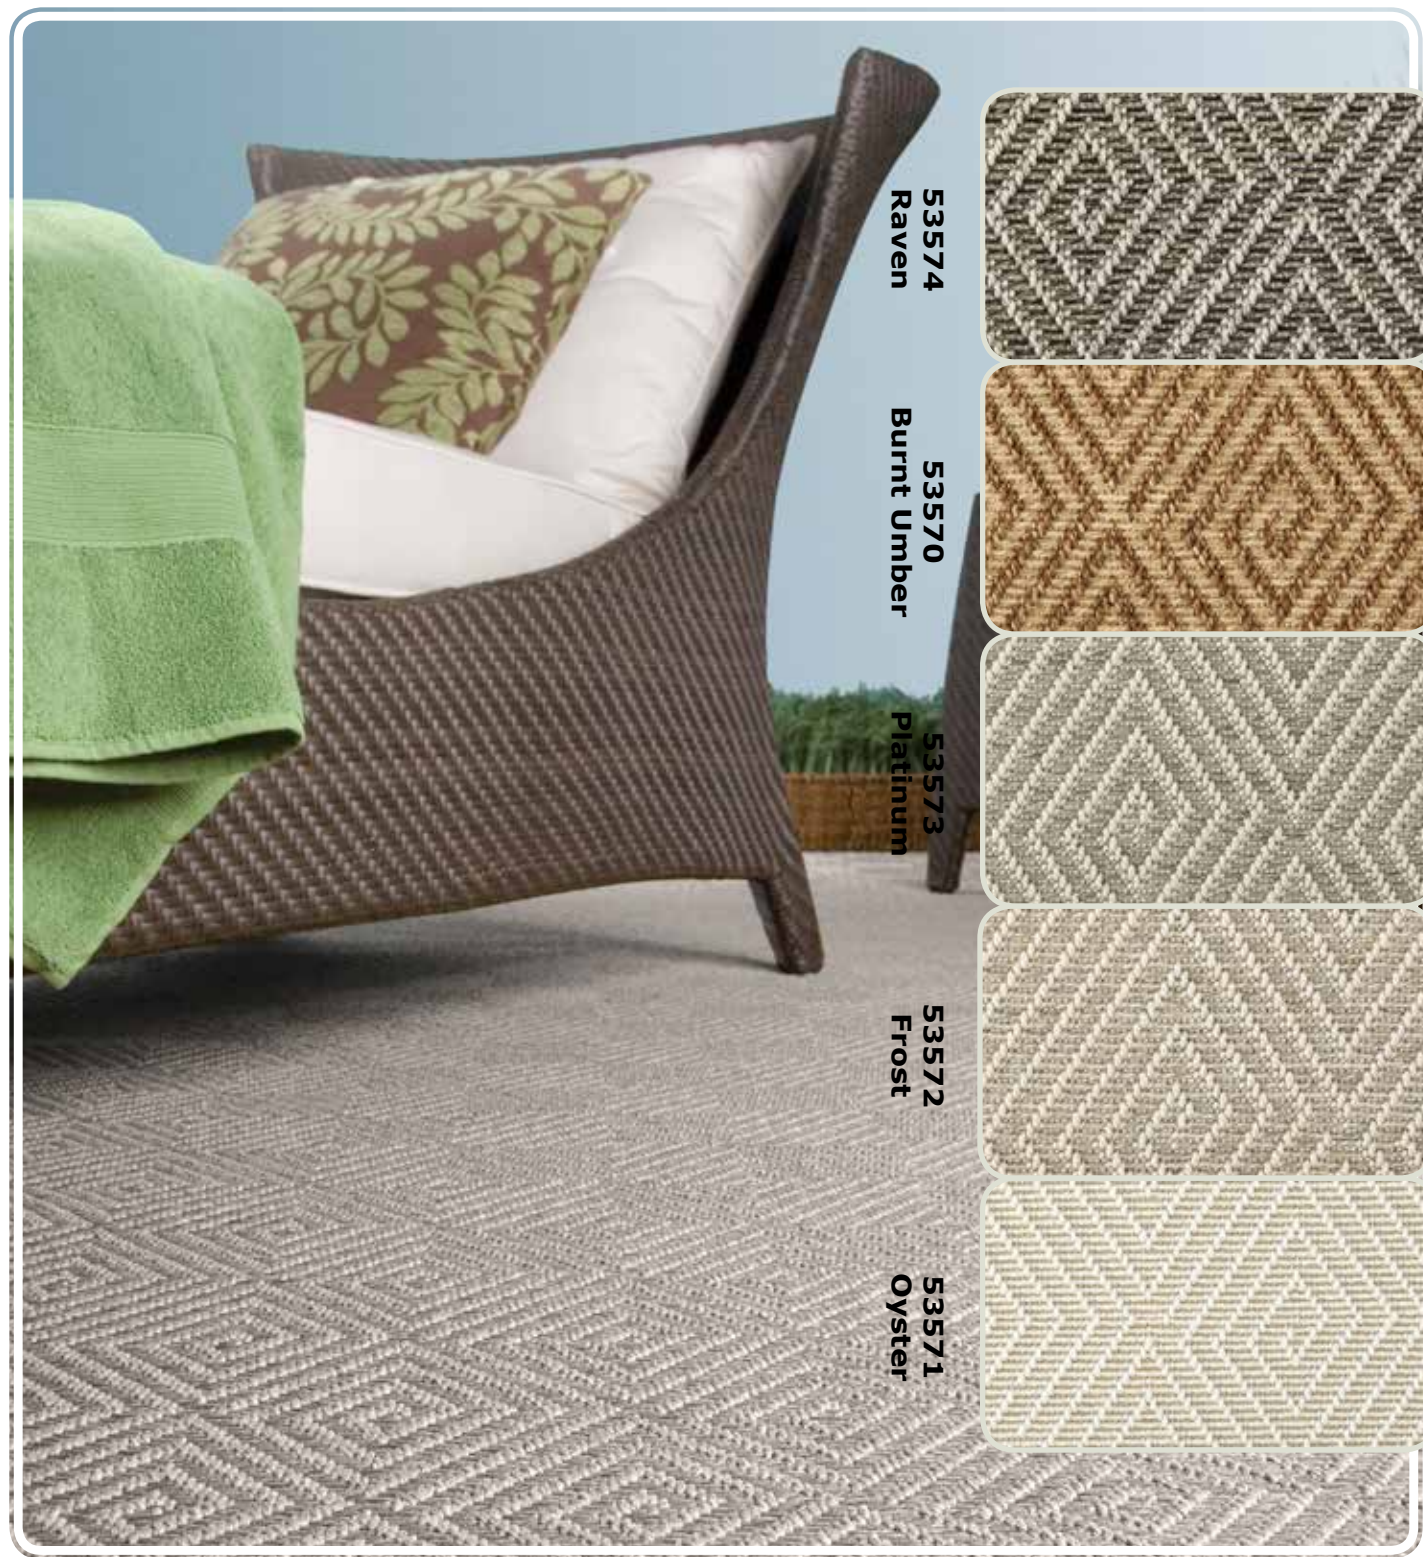

53574  
Raven

53570  
Burnt Umber

53573  
Platinum

53572  
Frost

53571  
Oyster

53573 Platinum

*Vibrant Luxury Wool*

**Width 12'8" 80% Wool / 20% Nylon**